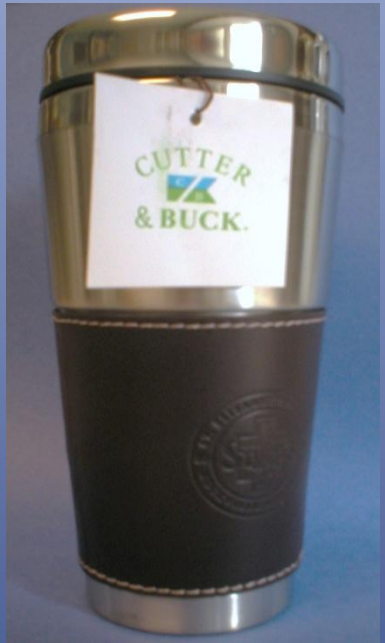

S
P
R
I
T
S
H
O
P

S
P
R
I
T
S
H
O
P

On the run? Do it in style; this coffee mug is stainless steel and comes with a St. E's logo engraved leather sleeve . Price - \$5. To purchase this item, or any other item available at the Spirit Shop, please contact Sharon Carbonell at SharonCarbonell@comcast.net.